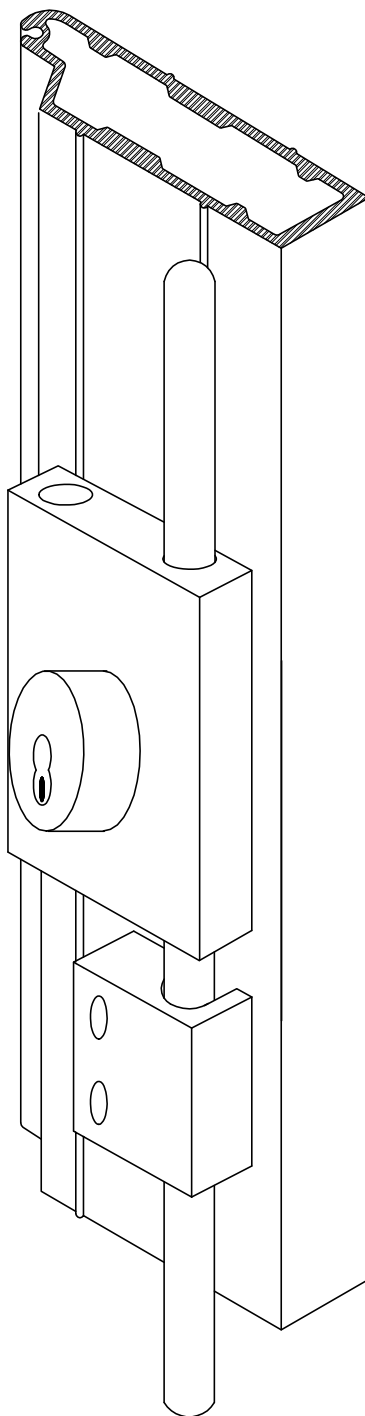

Single Cremone Bolt Keylock

Mounted only on Lead Post
or Intermediate Rolling Post

CAD SCBK-240

SINGLE CREMONE BOLT KEYLOCK – MODEL 240