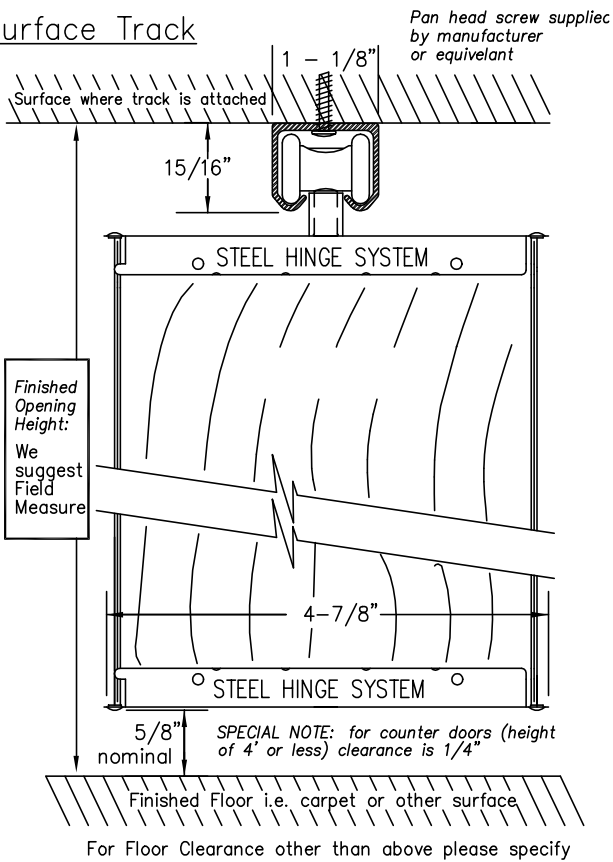

Surface Track

Recessed Track

I-Beam Track

Door Types

Lead Post, Jamb Mouldings & Handle

Sliding Jamb Option

Mounting Panel

Multiple Meeting Option