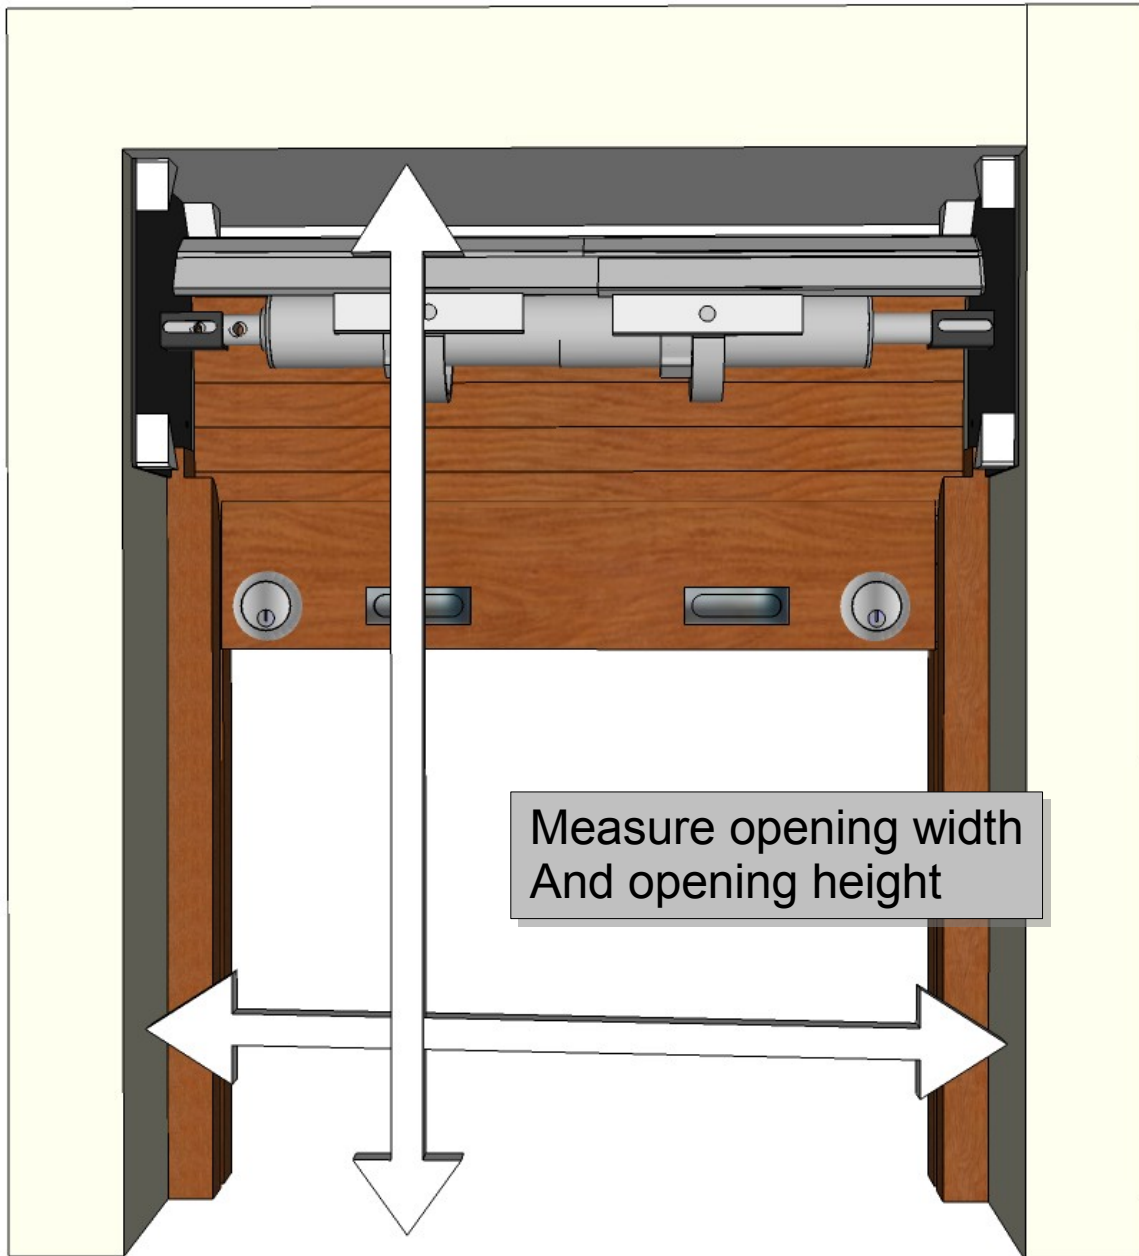

# Inside Mount Under Lintel Manual push up Operation

View from Coil Side

Shown without Hood or Fascia option  
Shown with Keylock option