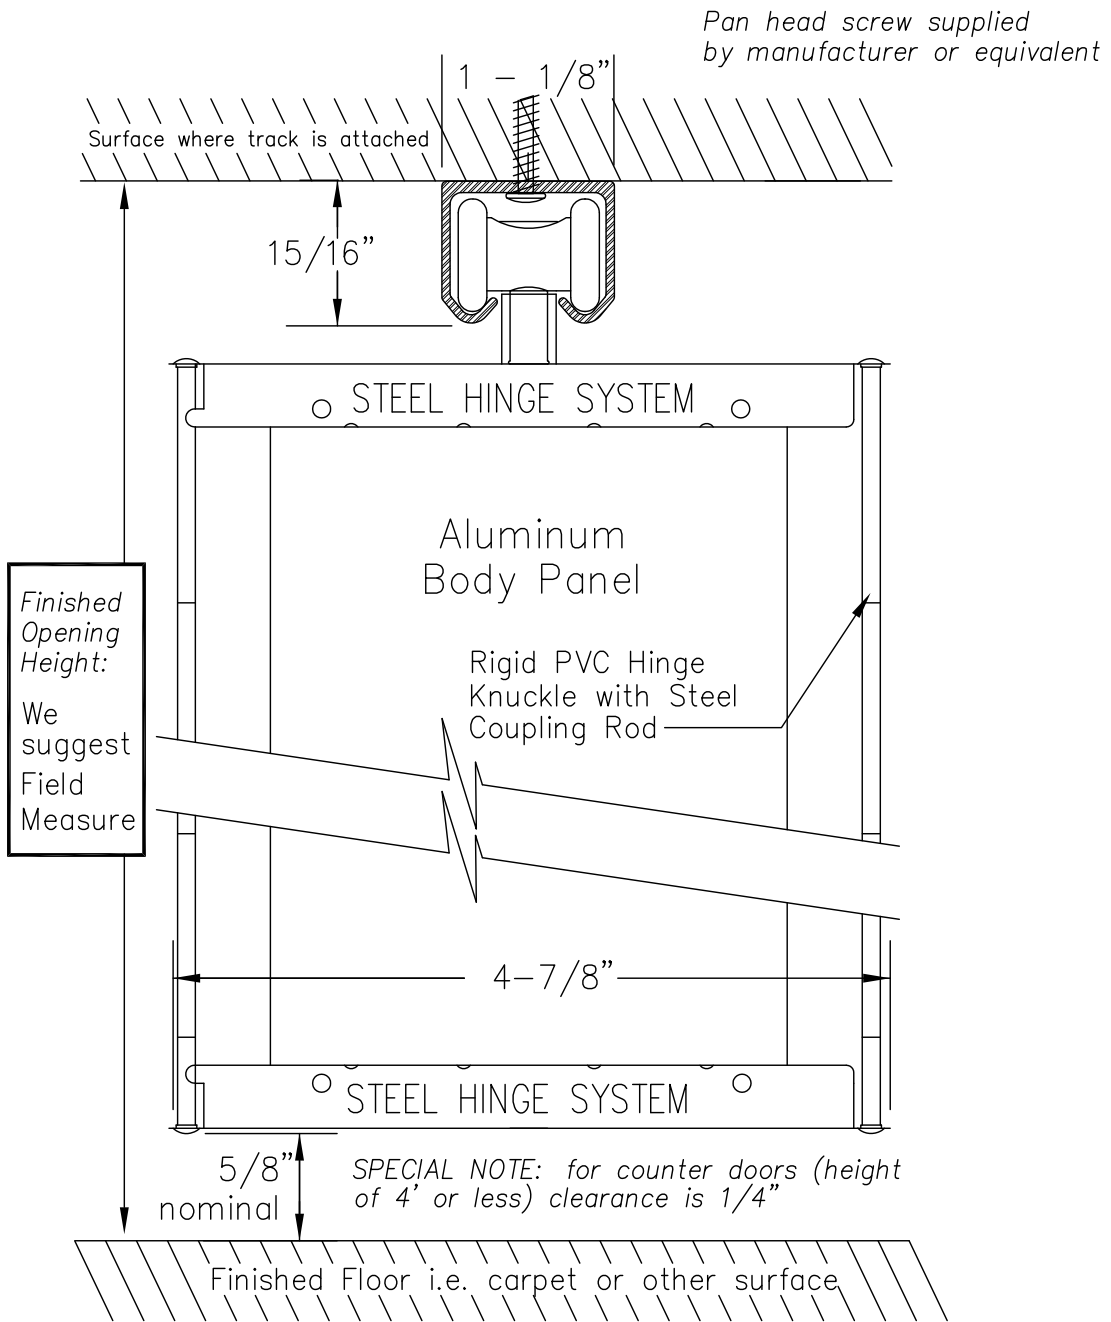

Surface Track

Woodfold Manufacturing, Inc.
 PO Box 346 Forest Grove OR 97116
<http://www.woodfold.com>

CAD SRTK-740

○ SURFACE TRACK — MODEL 740