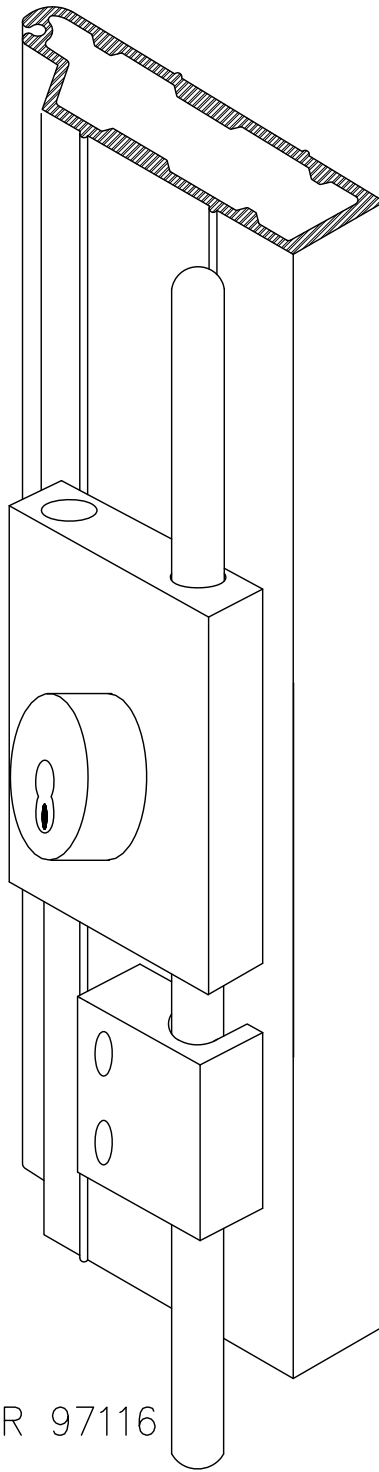

Single Cremone Bolt Keylock

Mounted only on Lead Post
or Intermediate Rolling Post

Woodfold Manufacturing, Inc.
PO Box 346 Forest Grove OR 97116
<http://www.woodfold.com>

CAD SCBK-740

○ SINGLE CREMONE BOLT KEYLOCK — MODEL 740