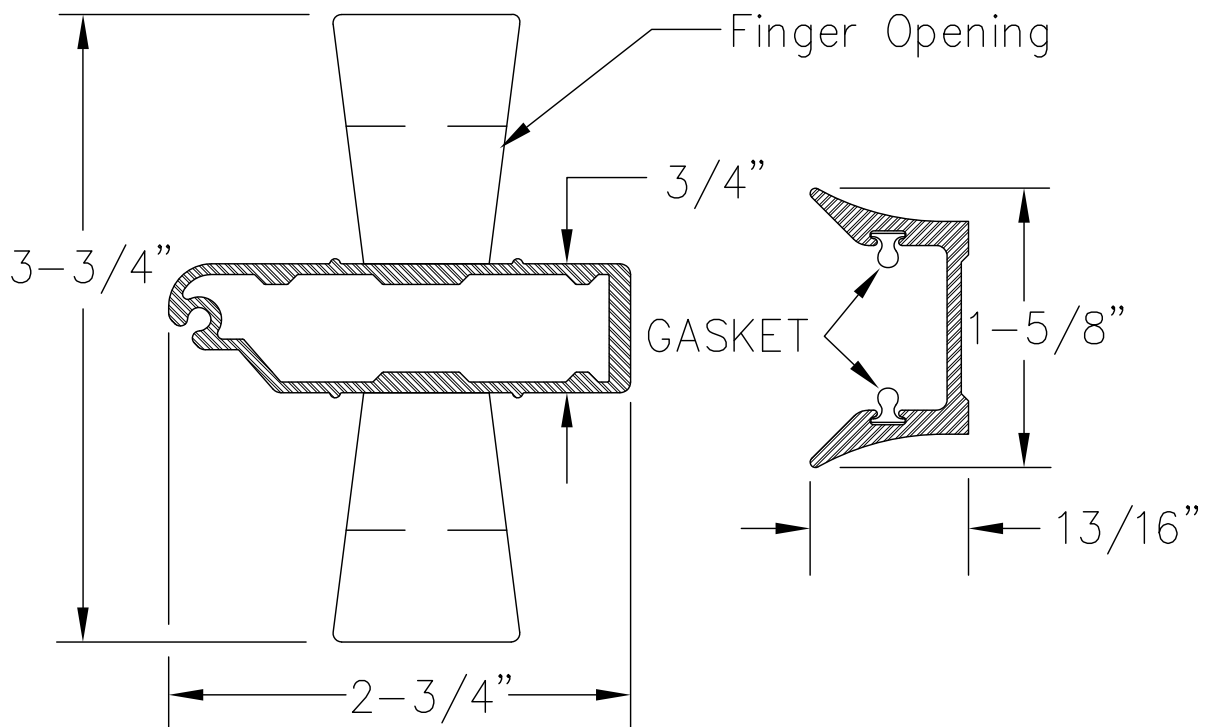

Lead Post, Jamb Moulding & Handle

Woodfold Manufacturing, Inc.  
PO Box 346 Forest Grove OR 97116  
<http://www.woodfold.com>

CAD LPJM-740

○ LEAD POST JAMB MOLDING & HANDLE — MODEL 740