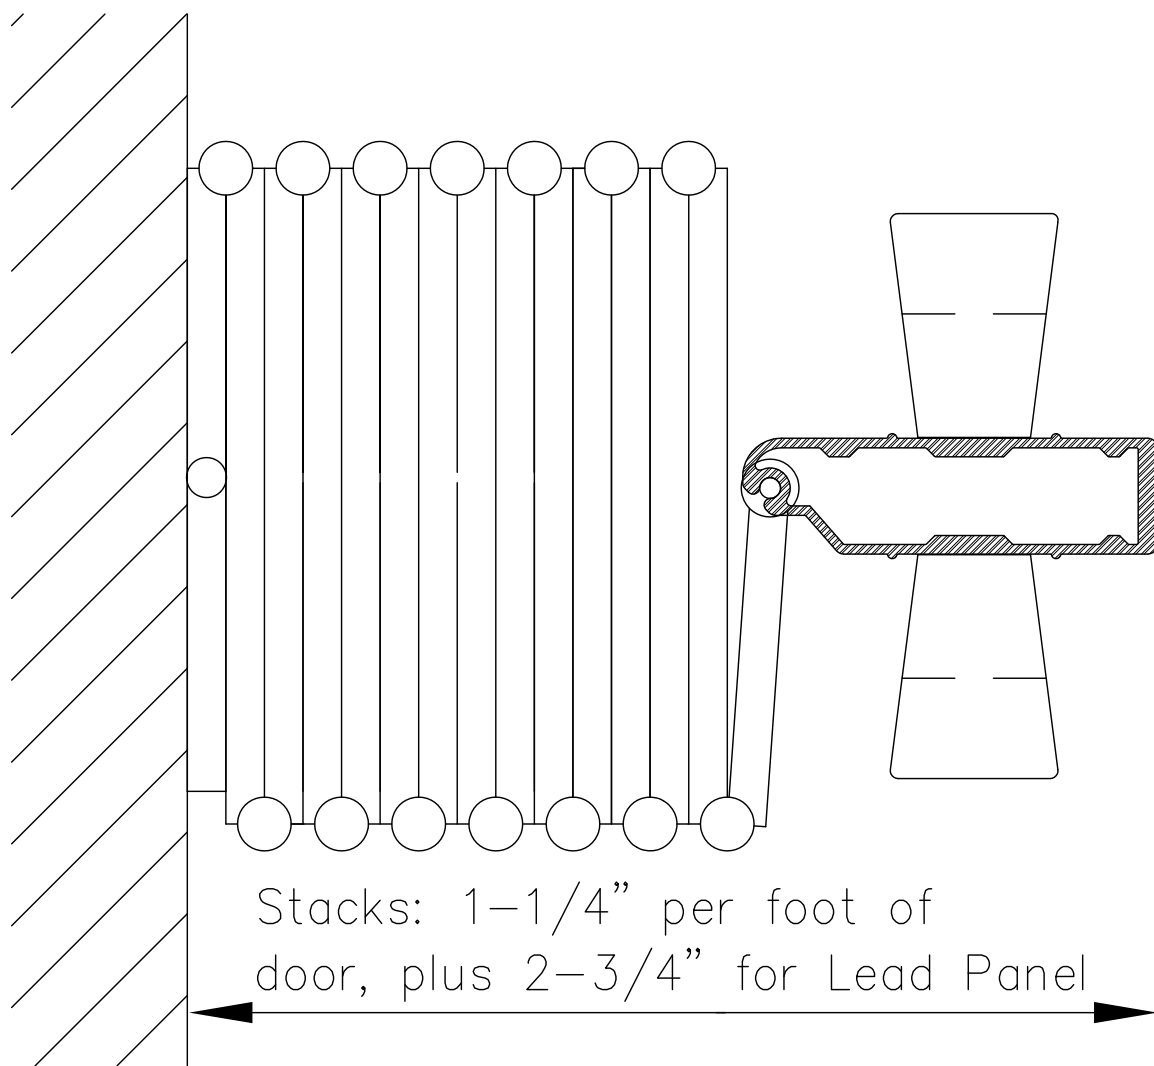

# Stack Dimensions

Woodfold Manufacturing, Inc.  
PO Box 346 Forest Grove OR 97116  
<http://www.woodfold.com>

CAD STD M-640