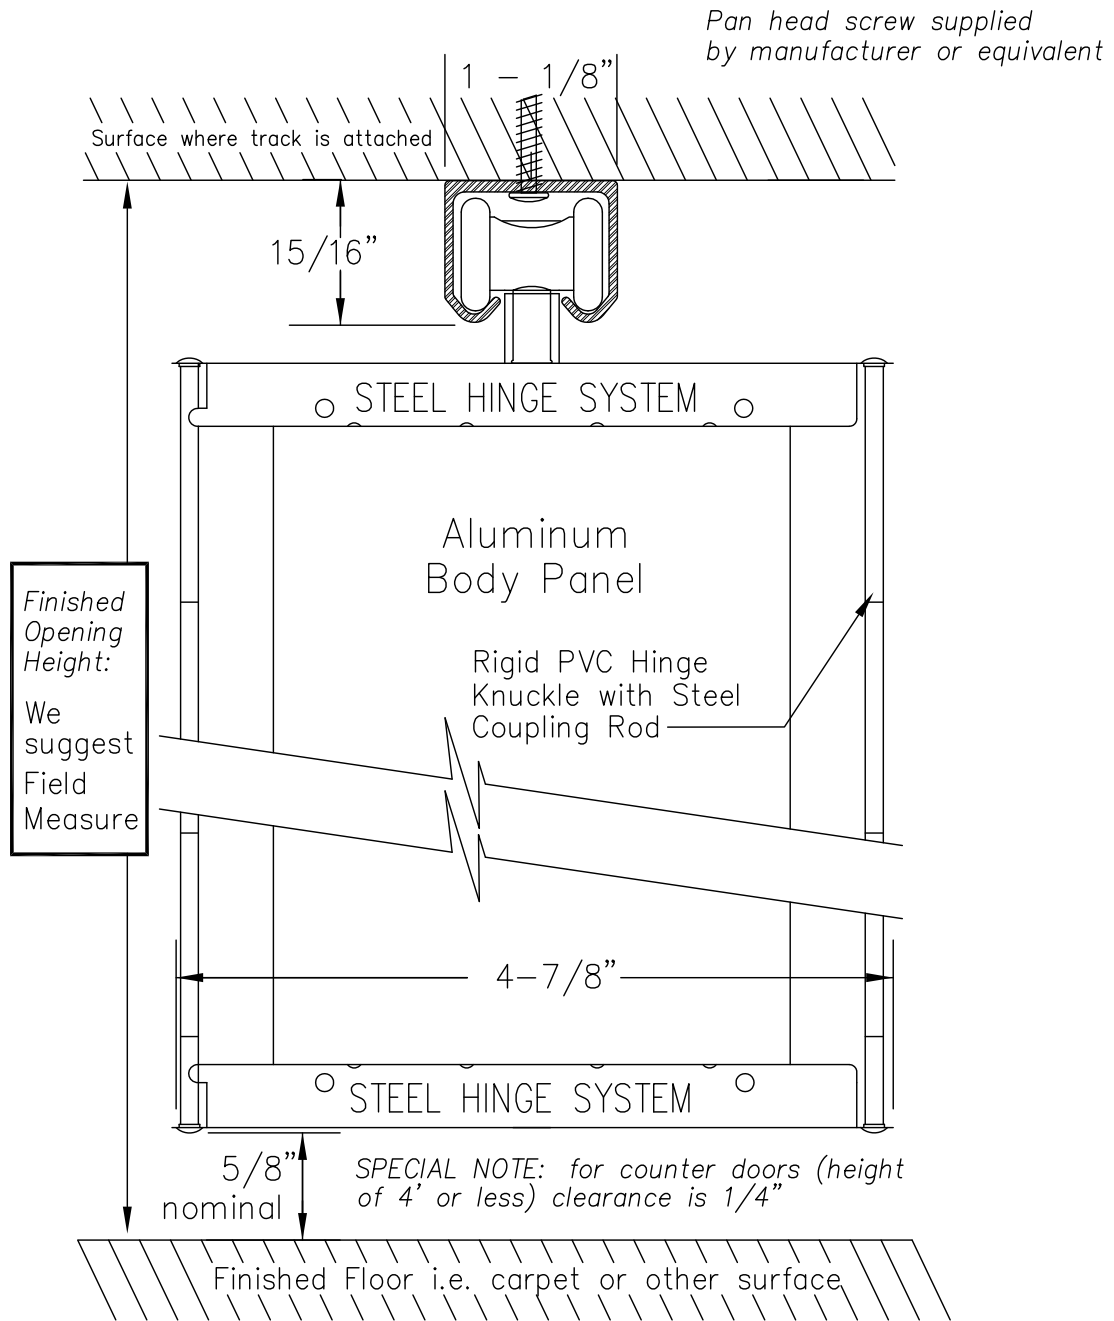

# Surface Track

Woodfold Manufacturing, Inc.  
PO Box 346 Forest Grove OR 97116  
<http://www.woodfold.com>

CAD SRTK-640

○ SURFACE TRACK — MODEL 640