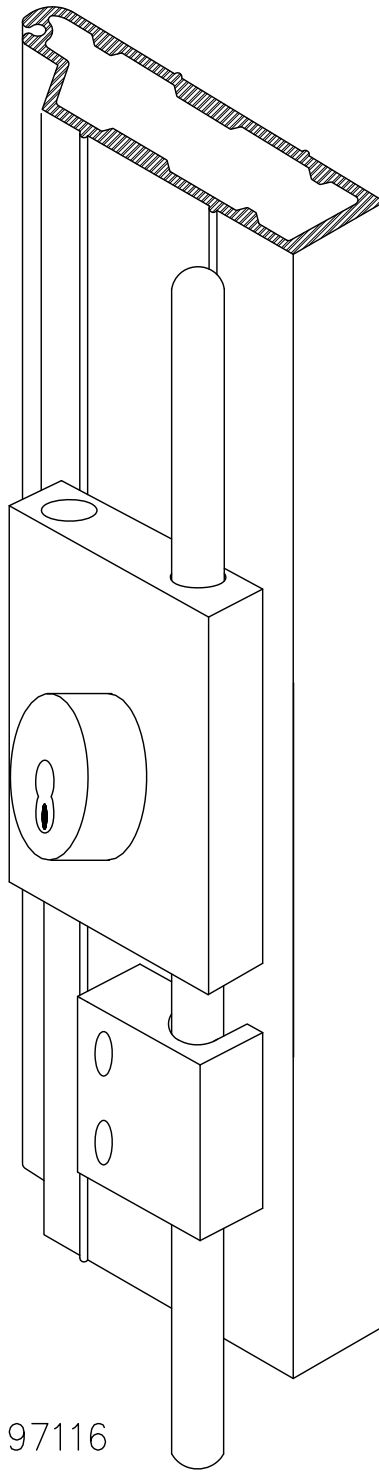

Single Cremone Bolt Keylock

Mounted only on Lead Post
or Intermediate Rolling Post

Woodfold Manufacturing, Inc.
PO Box 346 Forest Grove OR 97116
<http://www.woodfold.com>

CAD SCBK-640

○ SINGLE CREMONE BOLT KEYLOCK — MODEL 640