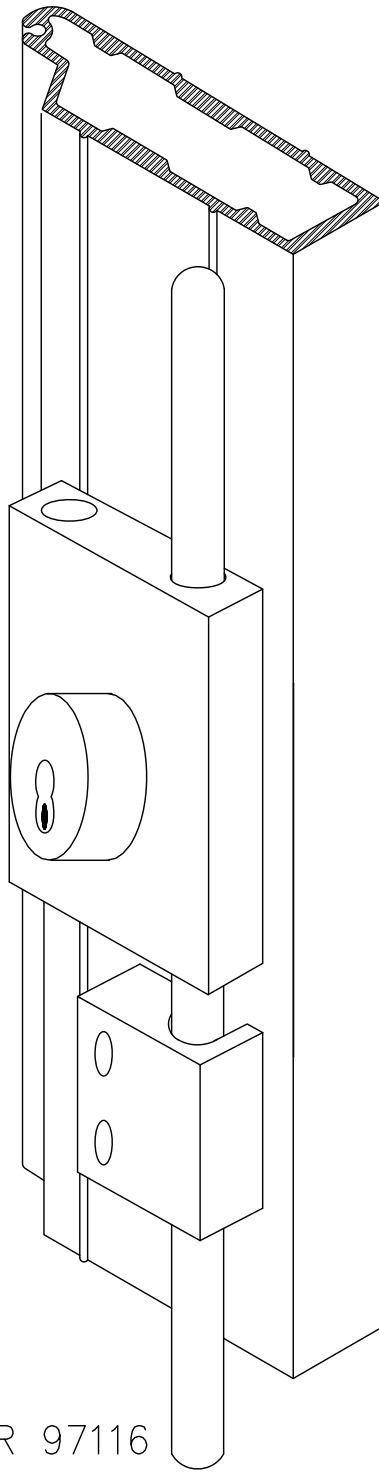

Single Cremone Bolt Keylock

Mounted only on Lead Post
or Intermediate Rolling Post

Woodfold Manufacturing, Inc.
PO Box 346 Forest Grove OR 97116
<http://www.woodfold.com>

CAD SCBK-540

○ SINGLE CREMONE BOLT KEYLOCK — MODEL 540