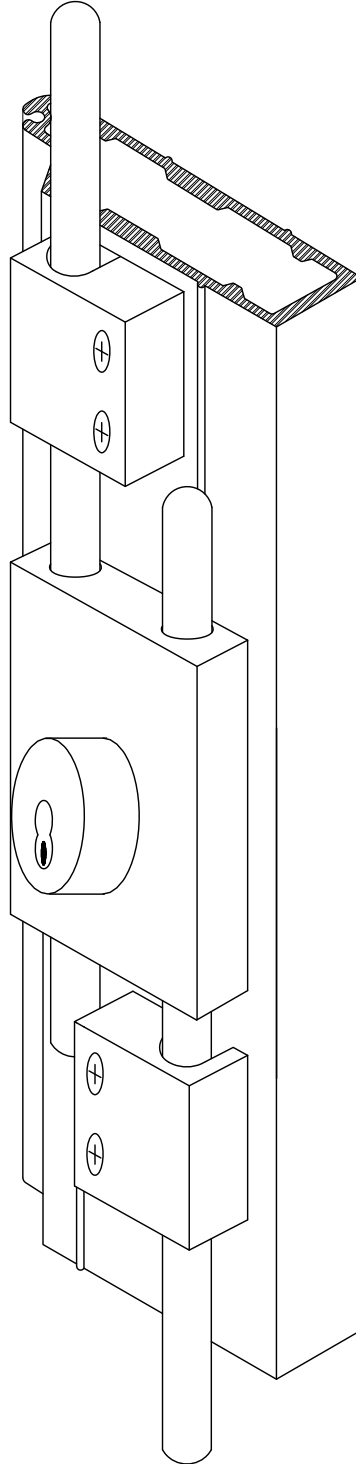

Double Cremone Bolt with Keylock

Mounted only on Lead Post
or Intermediate Rolling Post

Woodfold Manufacturing, Inc.
PO Box 346 Forest Grove OR 97116
<http://www.woodfold.com>

CAD DCBK-540

○ DOUBLE CREMONE BOLT KEYLOCK – MODEL 540