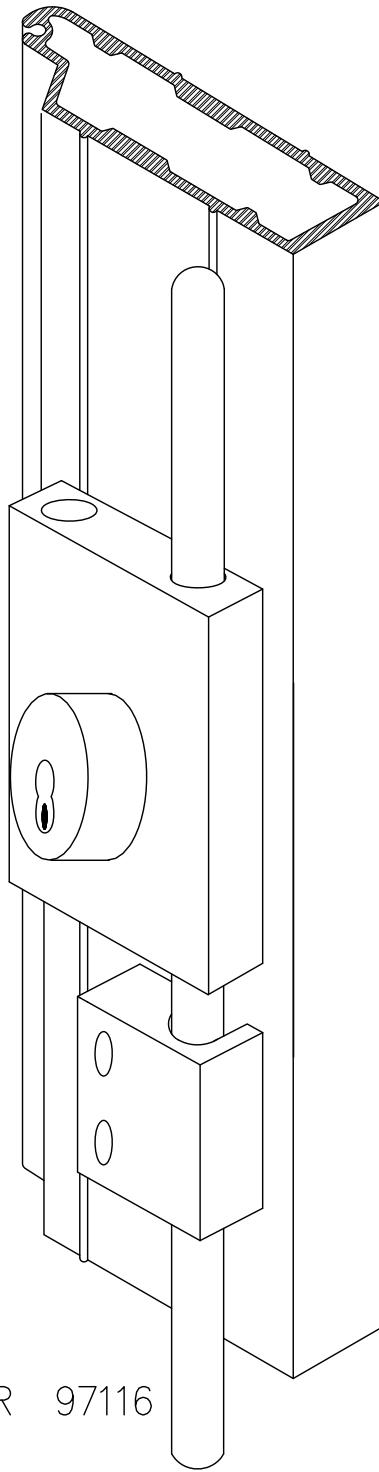

Single Cremone Bolt Keylock

Mounted only on Lead Post
or Intermediate Rolling Post

Woodfold Manufacturing, Inc.
PO Box 346 Forest Grove OR 97116
<http://www.woodfold.com>

CAD SCBK-440

○ SINGLE CREMONE BOLT KEYLOCK — MODEL 440