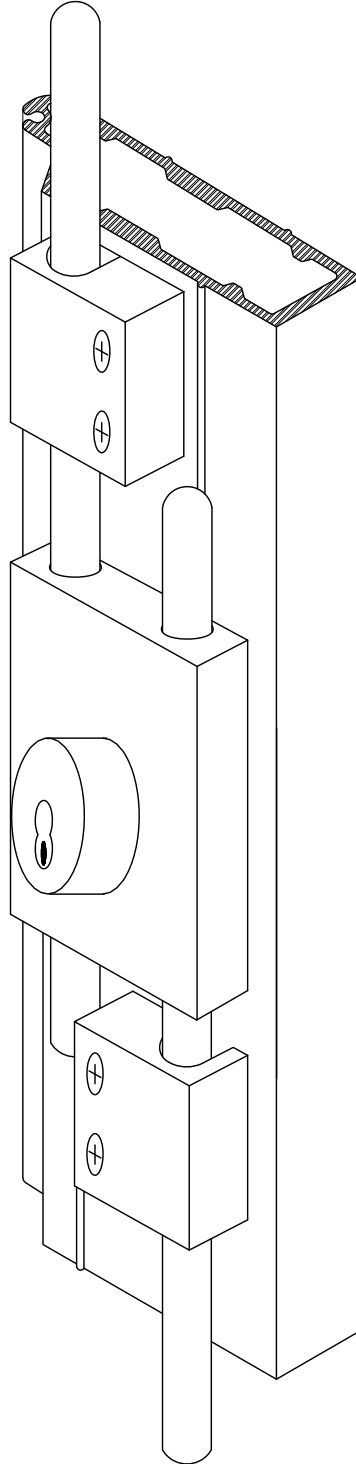

Double Cremone Bolt with Keylock

Mounted only on Lead Post
or Intermediate Rolling Post

Woodfold Manufacturing, Inc.
PO Box 346 Forest Grove OR 97116
<http://www.woodfold.com>

CAD DCBK-440

○ DOUBLE CREMONE BOLT KEYLOCK – MODEL 440