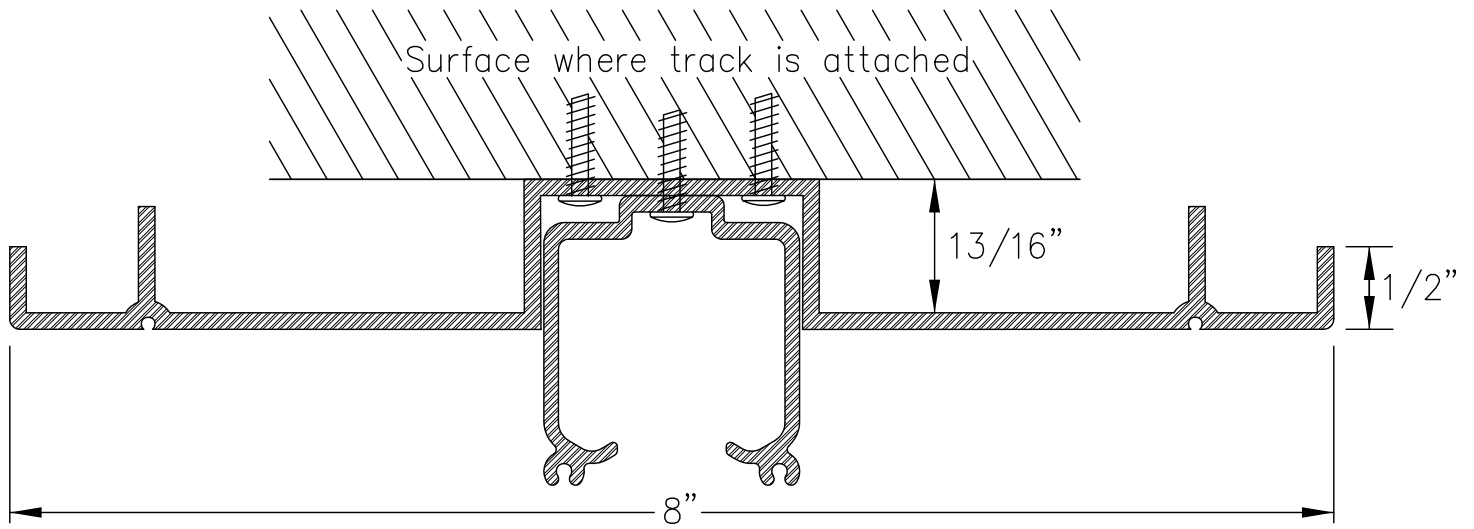

Optional Ceiling Guard and Track

Woodfold Manufacturing, Inc.  
PO Box 346 Forest Grove OR 97116  
<http://www.woodfold.com>

CAD OPCG3300

○ OPTIONAL CEILING GUARD and TRACK — MODEL 3300