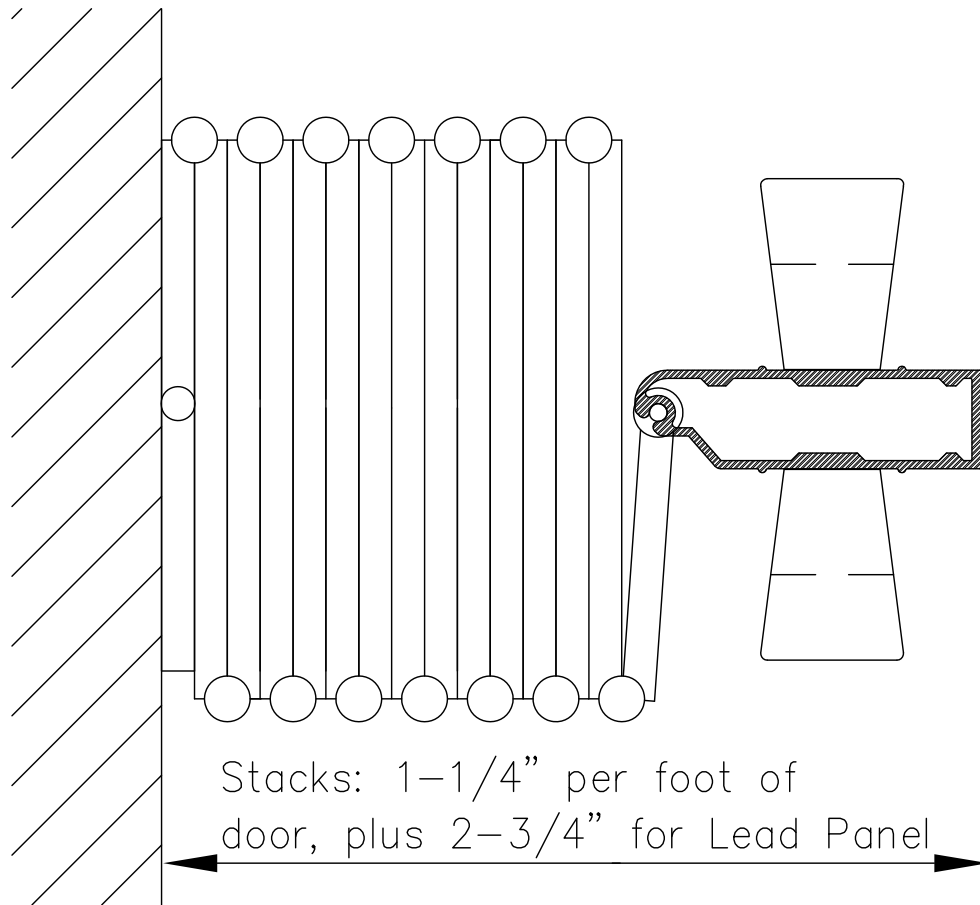

Stack Dimensions

Woodfold Manufacturing, Inc.
PO Box 346 Forest Grove OR 97116
<http://www.woodfold.com>

CAD STD M-240

○ STACK DIMENSIONS — MODEL 240