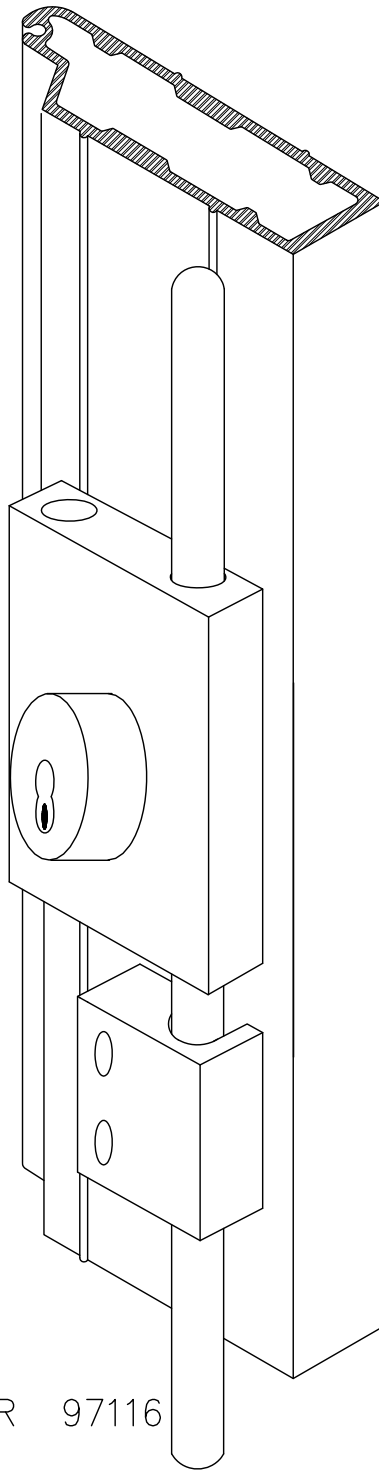

Single Cremone Bolt Keylock

Mounted only on Lead Post
or Intermediate Rolling Post

Woodfold Manufacturing, Inc.
PO Box 346 Forest Grove OR 97116
<http://www.woodfold.com>

CAD SCBK-240

○ SINGLE CREMONE BOLT KEYLOCK — MODEL 240