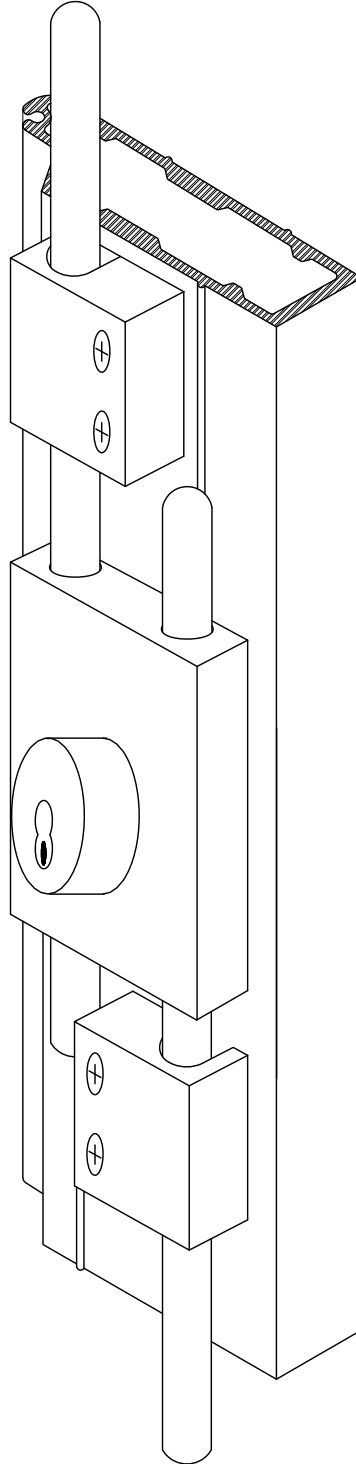

Double Cremone Bolt with Keylock

Mounted only on Lead Post
or Intermediate Rolling Post

Woodfold Manufacturing, Inc.
PO Box 346 Forest Grove OR 97116
<http://www.woodfold.com>

CAD DCBK-240

○ DOUBLE CREMONE BOLT KEYLOCK – MODEL 240