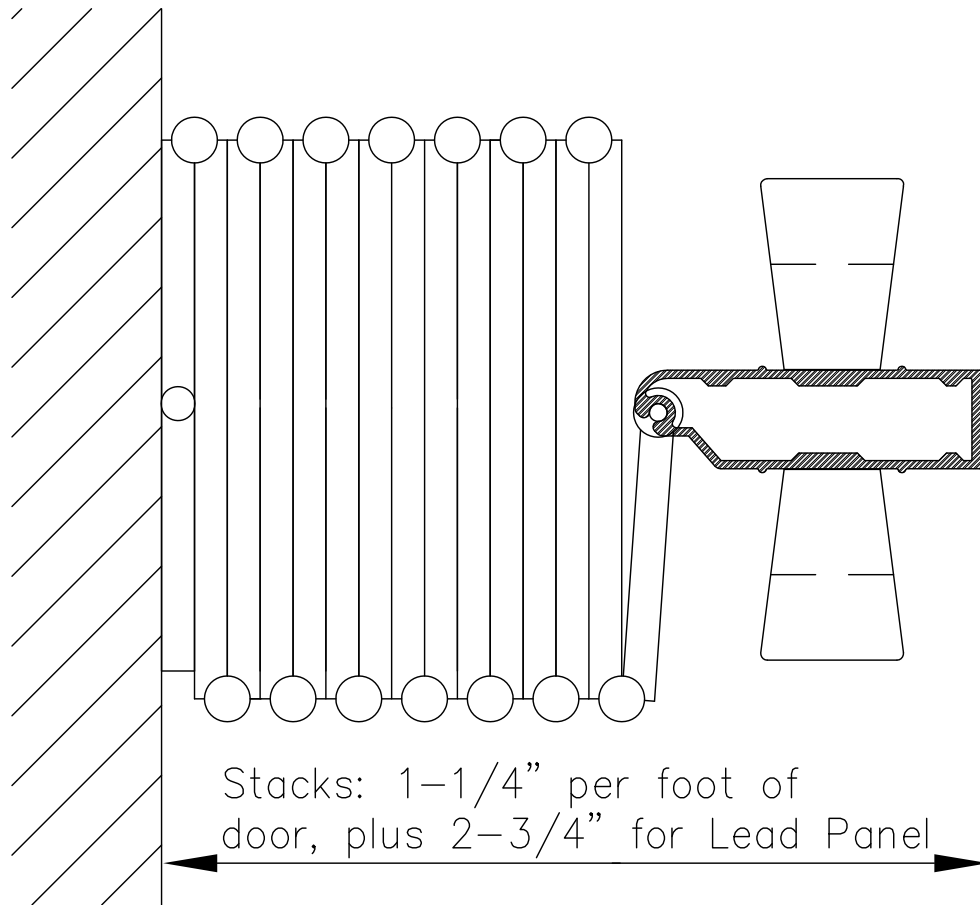

Stack Dimensions

Woodfold Manufacturing, Inc.
PO Box 346 Forest Grove OR 97116
<http://www.woodfold.com>

CAD STDM2100

○ STACK DIMENSIONS — MODEL 2100