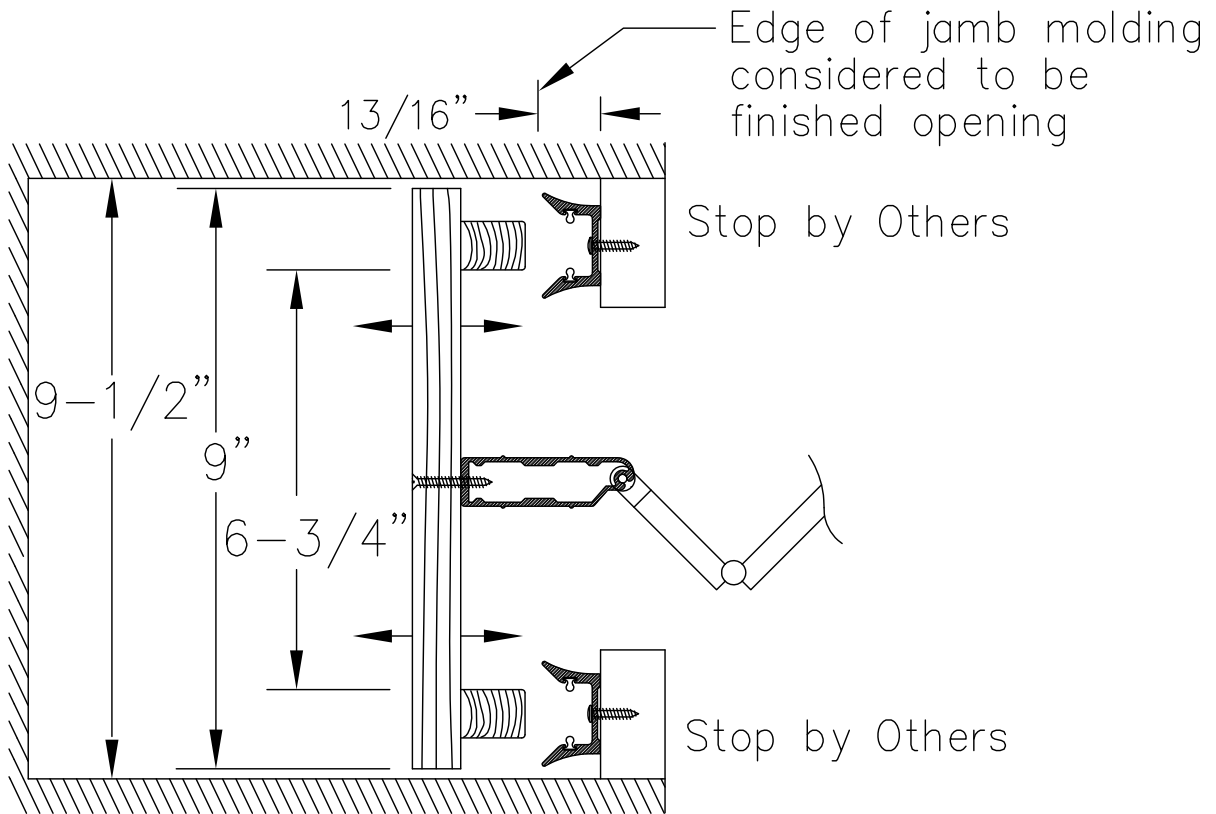

Sliding Jamb Option

Pocket Depth:
1-1/4" per foot of door
plus 7". Assume, single
end door with no
intermediate posts.

Woodfold Manufacturing, Inc.
PO Box 346 Forest Grove OR 97116
<http://www.woodfold.com>

CAD SJ02100

○ SLIDING JAMB OPTION — MODEL 2100