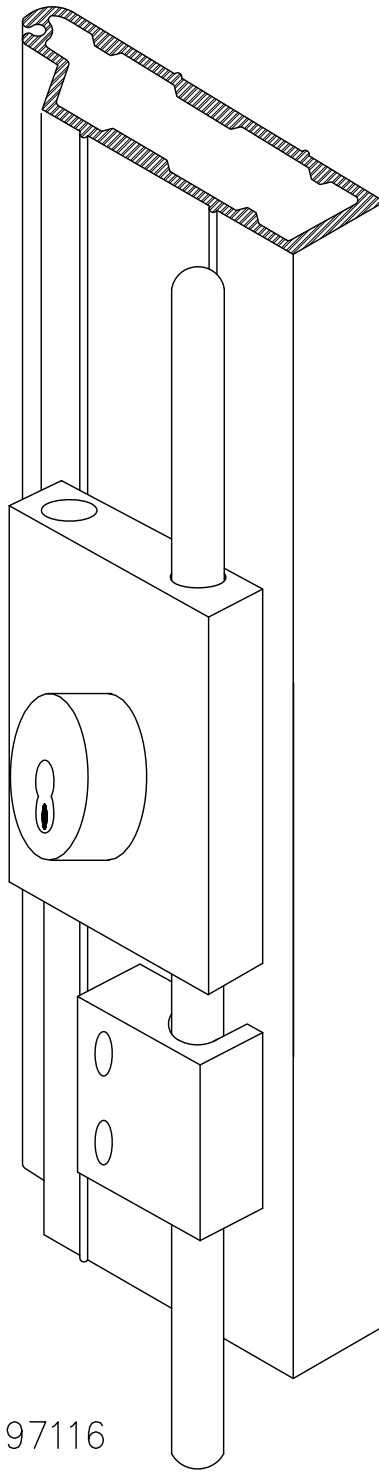

Single Cremone Bolt Keylock

Mounted only on Lead Post
or Intermediate Rolling Post

Woodfold Manufacturing, Inc,
PO Box 346 Forest Grove OR 97116
<http://www.woodfold.com>

CAD SCBK2100

○ SINGLE CREMONE BOLT KEYLOCK – MODEL 2100